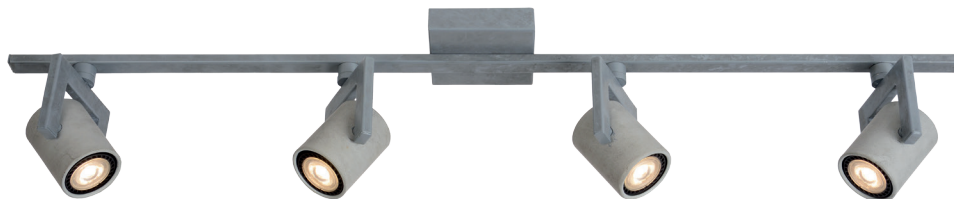

Spot **CONNI LED**  
05913/05/36

- 1x5W/GU10/LED/3000K/320lm/incl.
- Shade: Ø: 6cm/H: 7,5cm
- Ceiling plate: H: 2,5cm/W: 10cm/L: 10cm
- H: 14-16cm/L: 10cm
- Grey
- Metal
- Led bulb: 49006/05/30

05913/10/36

- 2x5W/GU10/LED/3000K/2x320lm/incl.
- Shade: Ø: 6cm/H: 7,5cm
- Ceiling plate: H: 2,5cm/W: 10cm/L: 10cm
- H: 15-17cm/L: 39cm
- Grey
- Metal
- Led bulb: 49006/05/30

05913/15/36

- 3x5W/GU10/LED/3000K/3x320lm/incl.
- Shade: Ø: 6cm/H: 7,5cm
- Ceiling plate: H: 2,5cm/W: 10cm/L: 10cm
- H: 15-17cm/L: 60cm
- Grey
- Metal
- Led bulb: 49006/05/30

05913/19/36

- 4x5W/GU10/LED/3000K/4x320lm/incl.
- Shade: Ø: 6cm/H: 7,5cm
- Ceiling plate: H: 2,5cm/W: 30cm/L: 30cm
- H: 14-16cm/W: 30cm/L: 30cm
- Grey
- Metal
- Led bulb: 49006/05/30

05913/20/36

- 4x5W/GU10/LED/3000K/4x320lm/incl.
- Shade: Ø: 6cm/H: 7,5cm
- Ceiling plate: H: 2,5cm/W: 10cm/L: 10cm
- H: 15-17cm/L: 90cm
- Grey
- Metal
- Led bulb: 49006/05/30